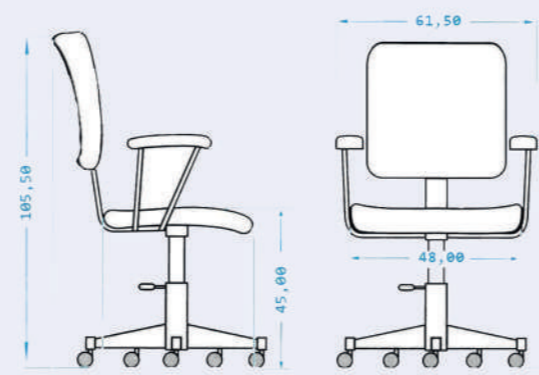

Radna stolica sadrži mrežasti (meš) naslon za leđa od tehnapolimera sa podesivom kliznom lumbalnom podrškom ili fiksnim sedištem, sinhro mehanizam sa 5 pozicija zaključavanja i podešavanjem nagiba naslona i dubine sedišta. Podesiva lumbalna podrška. Spremna za širok opseg opcija.

Opterećenje: 120 kg, podesivi tapacirani glavonaslon opciono.

Comfortable, aesthetically and designedly unique solution in addition to excellent comfort makes the M245 model of the chair be one of the best shopping choices in the price class of work chairs on our and European market. There is a possibility of choosing a bases, casters, foot support, elevator, armrest, backrest, color, and material.

A line that evokes modernity: dynamic, essential, innovative, M245 is constructed using high-tech materials to achieve high-quality standards. The original one-piece backrest, enhanced by a special lumbar support, offers the comfort of an ergonomic design.

Operative chair contains mesh technopolymer backrest with adjustable lumbar support slider or fixes seat, synchro mechanism with 5 locking position and adjustable inclination of the backrest also with depth adjustment. Adjustable lumbar support. Ready for a wide range of options.

Load: 120 kg, adjustable upholstery headrests - optional