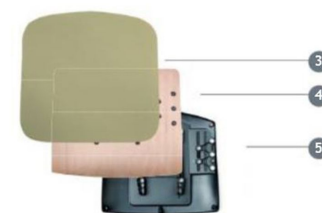

Mod. T-One, struttura nera, in rete, con braccioli, sedile fisso Uni
Mod. T-One, black frame, mesh, with arms, Uni fixed seat

N. Cod./Code Descrizione/Description

1 SHT014/Ne/Nv-00 Schienale T-one, struttura nera, rete nera, con supporto lombare e piastrelle assemblati
T-one backrest, black nylon frame, black mesh, with lumbar support and metal plates assembled

2 BKY028/Ne ACU028/Ne Coppia braccioli Moon 1D, staffa nylon nero, pad TPU nero
Pair of Moon 1D arms, black nylon bracket, black TPU pad

3 SDS002 Sedile in PU schiumato X-Wing, Sp.50 mm, Dens. 60
X-Wing seat PU foam, Thickness 50 mm, Density 60

4 SDW008 Sedile Uni in legno multistrato, 18 borchie M6 ribattute
Uni plywood seat, 18 M6 T-nuts

5 SSP002/Ne Sottosedile Uni PP nero
Uni seat cover, black PP

6 SYM002/IS Meccanismo sincronizzato, blocco 5 posizioni, antishock
Synchronized mechanism, 5 locking positions, antishock

7 AGM180/Ne Alzata a gas tubo D.50 mm H.230 mm nero, corsa 135 mm, rastremata 125 mm
Black gas lift D.50 mm, H.230 mm, stroke 135 mm, cone 125 mm

8 BAY335/Ne Base Concept 5R D.680 mm, C.50, P.11 in nylon nero
5-leg black nylon Concept base, D.680 mm, cone 50 mm, pin 11 mm

9 RUY011/Ne/Sa Ruota frenata D.50 mm, perno 11x20 nera, senza adadto
Braked castor D.50 mm, pin 11x20, black, without adaptor

OPTIONAL

10 SDS005 SDW005 SSP005/1/Ne Kit sedile con traslatore per mod. X-Wing nero, con adattatori
Black seat trasla kit for X-Wing model, w/adaptors

11 BAA335 Base Concept 5R D.690 mm, C.50, P.11 in alluminio lucidato
5-leg polished aluminium Concept base, D.690 mm, cone 50 mm, pin 11 mm

12 BRP010/Ne-PP Coppia braccioli Sun 1D, staffa nylon nero, pad PP nero
Pair of Sun 1D arms, black nylon bracket, black PP pad