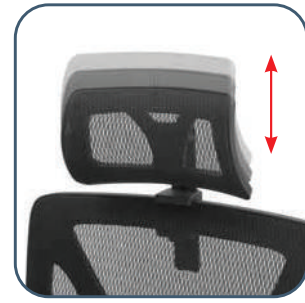

Color choice :

Frame color choice : Black white

Mesh color choice :

Fabric color choice :

Description :

Model Name : Smart 1
Material : Mesh back / Fabric seat
Armrest : 3D(PU)
Mechanism : Reclining slide with tilt and lock in 4 position
Gas Lift : 100/6 Class 4 black TUV gas lift
Base : 350mm aluminum / chrome(KD) / nylon

Castors : 60mm silenced PU castor
G.W. : 20kgs
CTN Size / CBM : 72*28.5*52.5cm / 0.108m³ 65*32.5*65.5cm / 0.138m³

Specification :

Headrest angle adjustable

Headrest height adjustable

Nosivost
140 kg

Garancija
5 god.

Back height adjustable

MODRULJ

Lumbar depth adjustable

Lumbar height adjustable

Arm length adjustable

Arm angle adjustable

Arm height adjustable

Seat height adjustable

Backrest tilt angle adjustable

Injected foam

Seat depth adjustable

60mm silenced PU castor

Back tilt tension adjustable