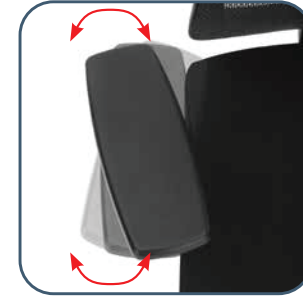

Castors : 60mm silenced PU castor
G.W. : 20kgs
CTN Size / CBM : 72*28.5*52.5cm / 0.108m³ 65*32.5*65.5cm / 0.138m³

Specification :

Headrest angle adjustable

Headrest height adjustable

Nosivost
140 kg

Garancija
5 god.

Back height adjustable

MODRULJ

Lumbar depth adjustable

Lumbar height adjustable

Arm length adjustable

Arm angle adjustable

Arm height adjustable

Seat height adjustable

Backrest tilt angle adjustable

Injected foam

Seat depth adjustable

60mm silenced PU castor

Back tilt tension adjustable