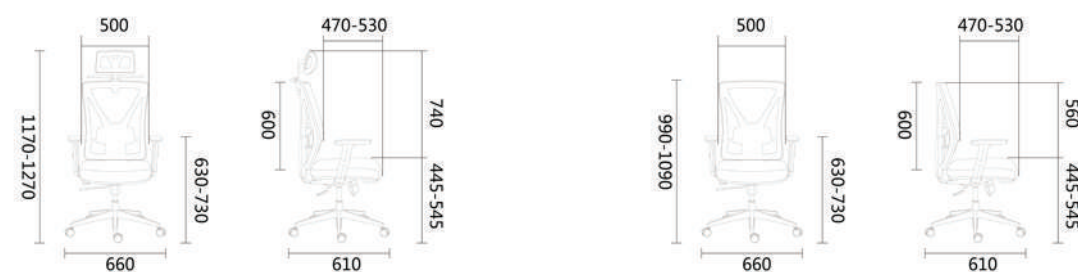

Color choice :

Frame color choice : Black white

Mesh color choice :

Fabric color choice :

Description :

Model Name : Smart 1
Material : Mesh back / Fabric seat
Armrest : 3D(PU)
Mechanism : Reclining slide with tilt and lock in 4 position
Gas Lift : 100/6 Class 4 black TUV gas lift
Base : 350mm aluminum / chrome(KD) / nylon

Castors : 60mm silenced PU castor
G.W. : 20kgs
CTN Size / CBM : 72*28.5*52.5cm / 0.108m³ 65*32.5*65.5cm / 0.138m³

Specification :

Headrest angle adjustable

Headrest height adjustable

Nosivost
140 kg

Garancija
5 god.

Back height adjustable

MODRULJ

Lumbar depth adjustable

Lumbar height adjustable

Arm length adjustable

Arm angle adjustable

Arm height adjustable

Seat height adjustable

Backrest tilt angle adjustable

Injected foam

Seat depth adjustable

60mm silenced PU castor

Back tilt tension adjustable